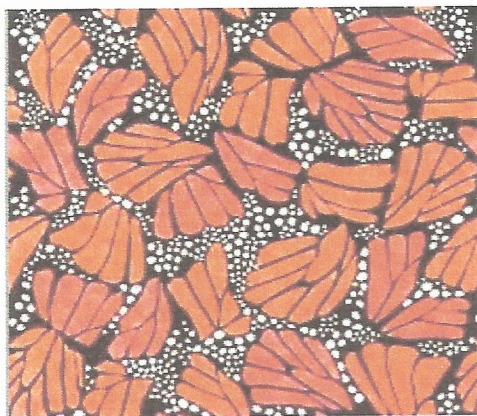

Grosse Pointe Garden Club

Welcome to our BUTTERFLY WING inspired garden

We hope you will enjoy observing various butterflies floating about in the warm summer air. If you happen to see a butterfly land on a marigold, zinnia or milkweed, you may see it sipping nectar from the flower. As she opens her wings you will see lines or patterns of black and other bright and colorful spots.

All butterfly wings are a natural, symmetrical and geometric display of color and shapes that communicate information such as a warning to predators, camouflage or a signal to a potential mate.

We welcome all butterflies to stop, rest their wings on our brightly colored flowers, take a drink, feed on the nectar and spread lots of pollen to other nearby plants.